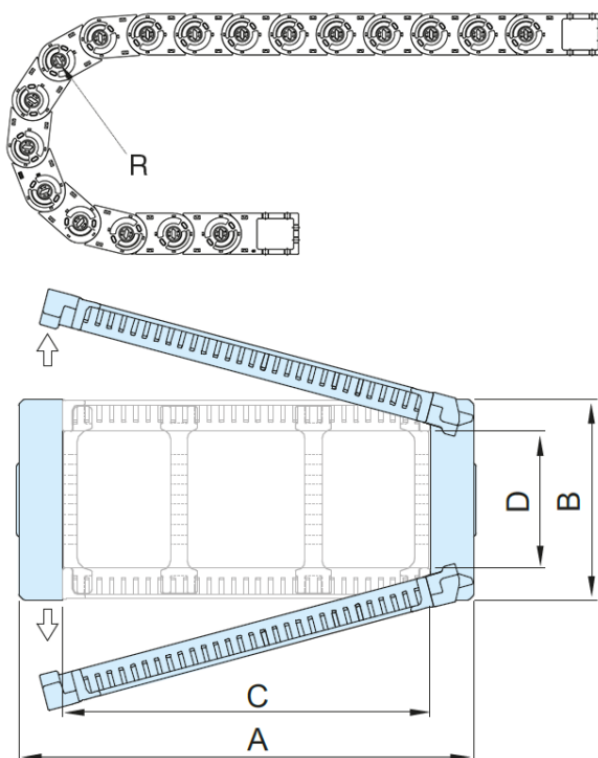

Article number: 18ST095N175R230

Description: ST Shift cable chain, ST095N.175 Radius 230 - Hoved nr. (1LK)
Type ST 095N.175.R230

Measures

A = 213

B = 82

C = 175

D = 56

I = 95

R = 230